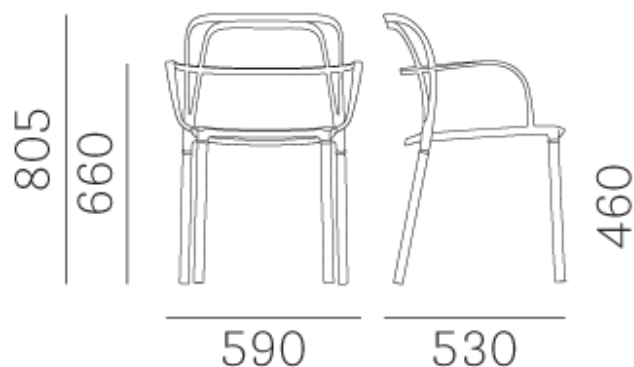

Intrigo 3715

A combination of lines which twist harmoniously creating an involving, minimal silhouette. The efficient die-casting aluminium technology guarantees solidity and allows to achieve different sections for back, armrests and legs. Intrigo is an elegant seat which easily fits into very different environments. Seat and back cushions are also available.

Brand: **Pedrali, Made in Italy**

Item type: Chair

Item Code: 3715/NE

Designer: Claudio Dondoli & Marco Pocci

Color: Black

Dimension: 59 x 53 x 80.5 cm

Click the link for more options and finishes:

<https://www.pedrali.it/en/products/catalog/Chair-INTRIGO-3715/>