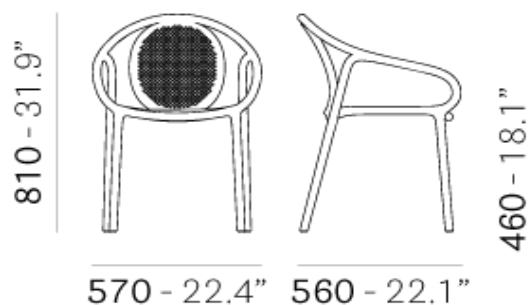

*Brand:* **Pedrali, Made in Italy**

*Item type:* Armchair

*Item Code:* 3735/GR

*Designer:* Eugene Quitlet

*Color:* Grey

*Dimension:* 58 x 56 x 81 (46)

Click the link for more options and finishes:

<https://www.pedrali.it/en/products/catalog/Armchair-REMIND-3735/>