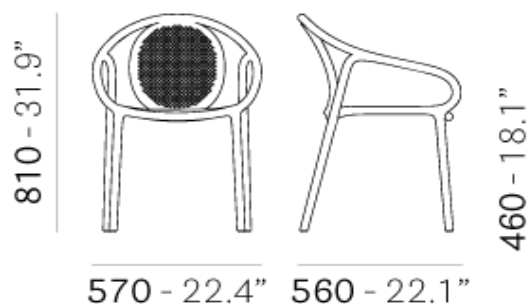

Brand: **Pedrali, Made in Italy**

Item type: Armchair

Item Code: 3735/NE

Designer: Eugène Quillet

Color: Black

Dimension: 58 x 56 x 81 (46)

Click the link for more options and finishes:

<https://www.pedrali.it/en/products/catalog/Armchair-REMIND-3735/>