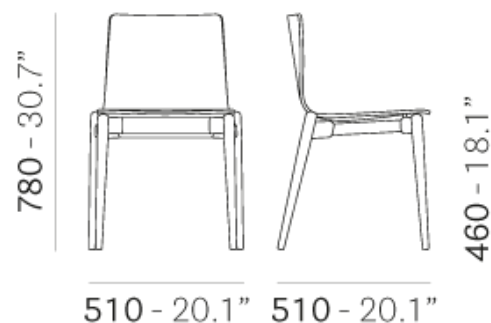

Brand: **Pedrali, Made in Italy**

Item type: Chair

Item Code: 390/FR/FSC

Designer: Cazzaniga, Mandelli, and Pagliarulo

Color: Bleached

Dimension: 51 x 51 x 78 cm

Click the link for more options and finishes: