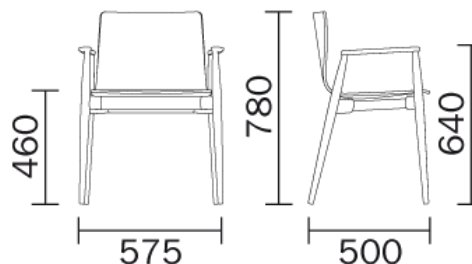

**Brand:** Pedrali, Made in Italy

**Item type:** Armchair

**Item Code:** 395/AN/FSC

**Designer:** Cazzaniga, Mandelli, and Pagliarulo

**Color:** Black

**Dimension:** 57.5 x 50 x 78 cm

Click the link for more options and finishes: