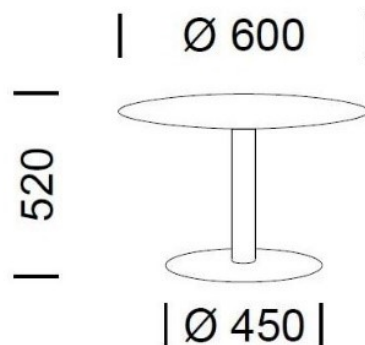

## **Inox 4412**

Inox is a simple and functional table, defined by a geometry that makes it suitable for different contexts. Table with sand-blasted cast-iron round central base, stainless steel column and cover base. Top available in different sizes and finishes.

<i>Brand:</i>	<b>Pedrali, Made in Italy</b>
<i>Item type:</i>	Small Table
<i>Item Code:</i>	4412/OAH_500REG4000+D/60BPMBAO/4000
<i>Designer:</i>	Pedrali R & D
<i>Top :</i>	White Carara Marble
<i>Frame:</i>	Antique Brass
<i>Dimension:</i>	60dia x 45 x 52H cm