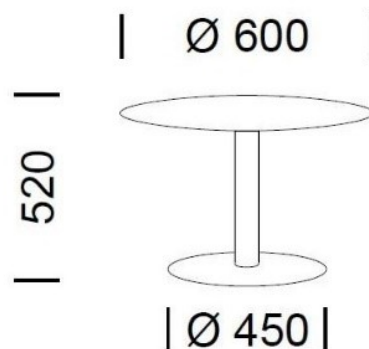

Inox 4412

Inox is a simple and functional table, defined by a geometry that makes it suitable for different contexts. Table with sand-blasted cast-iron round central base, stainless steel column and cover base. Top available in different sizes and finishes.

<i>Brand:</i>	Pedrali, Made in Italy
<i>Item type:</i>	Small Table
<i>Item Code:</i>	4412/OAH_500REG4000+D/60BPMGCO/4000
<i>Designer:</i>	Pedrali R & D
<i>Top :</i>	Grigio Marble
<i>Frame:</i>	Antique Brass
<i>Dimension:</i>	60dia x 45 x 52H cm