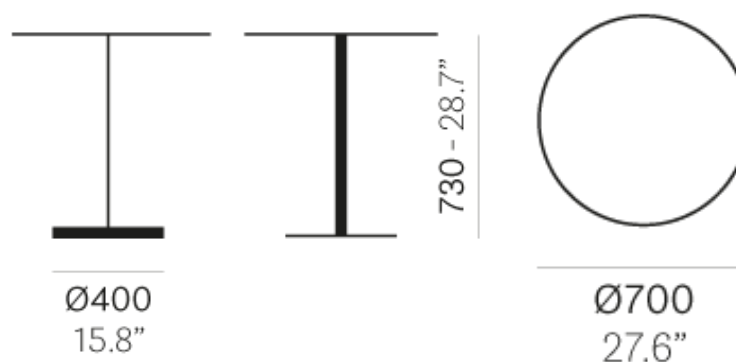

## **Inox 4412**

Inox is a simple and functional table, defined by a geometry that makes it suitable for different contexts. Table with sand-blasted cast-iron round central base, stainless steel column and cover base. Top available in different sizes and finishes.

<i>Brand:</i>	<b>Pedrali, Made in Italy</b>
<i>Item type:</i>	Small Table
<i>Item Code:</i>	4412/OA/D70BPMBAO/4000
<i>Designer:</i>	Pedrali R & D
<i>Top :</i>	White Carara Marble
<i>Frame:</i>	Antique
<i>Dimension:</i>	70 dia x 73 cm H