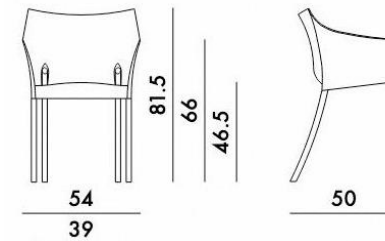

### Dr. No

The Dr. NO small armchair is a Kartell classic, known for its perfect combination of functionality and beauty. Dr. NO is not affected by temperature changes, is stackable up to four elements and characterised by its enveloping comfortable seat, design elegance, practicality, cleaning ease and wide colour range. The colour selection tends towards pastel shades. The formal solutions, materials and practicality let Dr. NO live outdoors and represent an excellent contract product.

|                   |  |
|-------------------|--|
| <i>Brand:</i>     | <b>Kartell</b>                         |
| <i>Item type:</i> | Armchair                               |
| <i>Item code:</i> | 4848/5L                                |
| <i>Designer:</i>  | Philippe Starck                        |
| <i>Seat:</i>      | Smooth batch-dyed polypropylene – Grey |
| <i>Legs:</i>      | Sturdy aluminium                       |
| <i>Dimension:</i> |  |