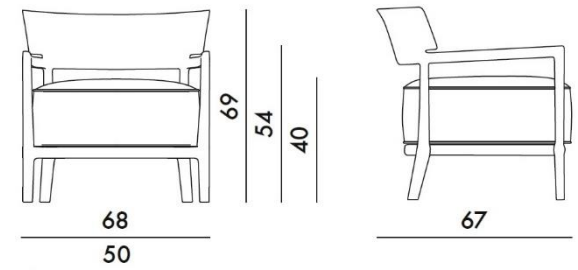

Brand:

KARTELL

Item type:

Armchair

Item code:

5847/4N

Designer:

Philippe Starck con Sergio Schito

Color:

Black/Black Taupe

Dimension:

Click the link for more option and finishes:

<https://www.kartell.com/hr/en/kteu/shop/product/cara-mat-outdoor/kar058474n>