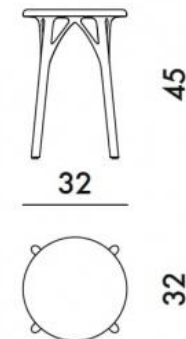

A.I Stool

The A.I. family is growing, with the addition of A.I. Stool Recycled, a product made from recycled material with a clear focus on comfort thanks to a broad, welcoming seat.

<i>Brand:</i>	KARTELL
<i>Item type:</i>	Stool
<i>Item code:</i>	5901/GR
<i>Designer:</i>	Philippe Starck
<i>Color:</i>	Grey
<i>Dimension:</i>	