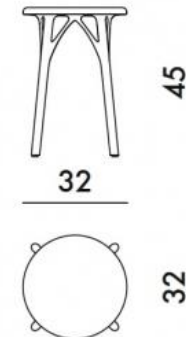

A.I Stool

The A.I. family is growing, with the addition of A.I. Stool Recycled, a product made from recycled material with a clear focus on comfort thanks to a broad, welcoming seat.

<i>Brand:</i>	KARTELL
<i>Item type:</i>	Stools
<i>Item code:</i>	5901/NE
<i>Designer:</i>	Philippe Starck
<i>Color:</i>	Black
<i>Dimension:</i>	