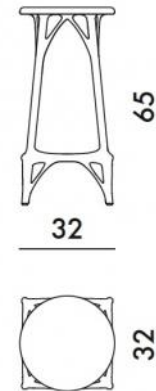

### A.I Stool

The A.I. family is growing, with the addition of A.I. Stool Recycled, a product made from recycled material with a clear focus on comfort thanks to a broad, welcoming seat.

|                   |                 |
|-------------------|-----------------|
| <i>Brand:</i>     | <b>KARTELL</b>  |
| <i>Item type:</i> | Counter stool   |
| <i>Item code:</i> | 5902/NE         |
| <i>Designer:</i>  | Philippe Starck |
| <i>Color:</i>     | Black           |
| <i>Dimension:</i> |                 |

*Click the link for more option and finishes:*

<https://www.kartell.com/us/en/ktus/shop/product/a-i-stool-recycled/219187-5493>