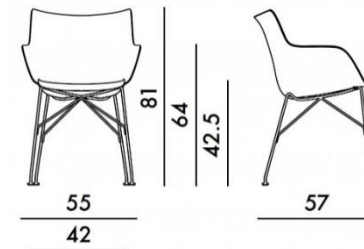

Q Wood Armchair

Q / Wood is the armchair of the Smart Wood collection whose enveloping lines create soft armrests for maximum seat comfort. In fact, through a special patent, the wood is worked with a mold capable of bringing the curvature of the panel to the limit and creating the seat shell with sinuous roundness

<i>Brand:</i>	KARTELL
<i>Item type:</i>	Armchair
<i>Item code:</i>	5928/NN
<i>Designer:</i>	Philippe Starck
<i>Seat:</i>	Aquaclean® fabric – Black
<i>Shell:</i>	Curved 3D wood - Black wood
<i>Frame:</i>	Chrome-plated or painted steel – Black

Dimension:

Click the link for more option and finishes:

<https://www.kartell.com/mt/en/ktcm/shop/product/q-wood/kar05928c2>