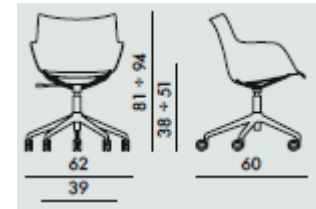

<i>Brand:</i>	KARTELL
<i>Item type:</i>	Swivel Armchair
<i>Item code:</i>	5929/NN
<i>Designer:</i>	Philippe Starck
<i>Seat:</i>	Aquaclean® fabric – Black
<i>Shell:</i>	Curved 3D wood - Black wood
<i>Frame:</i>	Chrome-plated or painted steel – Black

Dimension:

Click the link for more option and finishes:
<https://www.spacefurniture.com.au/products/kartell-q-wood-soft-swivel-chair?variant=40512322764885>