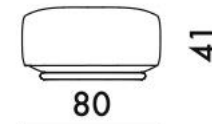

Brand: **Kartell**
Item type: Pouf
Item code: 6282/DA
Designer: Rodolfo Dordoni
Upholstery: Fabric-upholstered polyurethane-Beige
Dimension:

Click the link for more options and finishes:

<https://www.kartell.com/nl/en/ktbe/shop/product/k-wait-sofa-chenille/kar06281da>