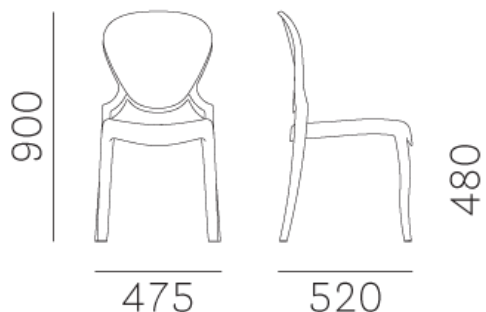

## **Queen 650**

Queen is fully made of polycarbonate, a strong material suitable for any habitat. The chair is inspired to traditional models but introduce a touch of contemporary design, either for material and construction technology. Queen chair is available in white, black or beige full colour version or in clear, amber, violet or smoke grey transparent version.

- Brand:* **Pedrali, Made in Italy**
- Item type:* Chair
- Item Code:* 650/BI
- Designer:* Claudio Dondoli and Marco Pucci
- Finish:* Full Color
- Color:* White
- Dimension:* 47.5 x 52 x 90 cm

Click the link for more options and finishes: