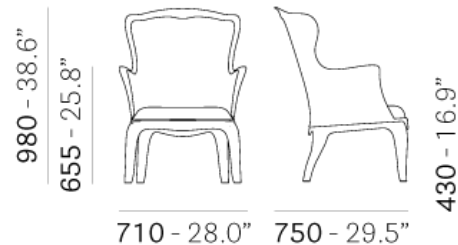

## **Pasha 660**

Pasha is a perfect blend of tradition and innovation. Its generous dimensions along with the ergonomic shapes of the seat, make it suitable for outdoor and Hotels' wellness areas. Injection moulding polycarbonate armchair

<i>Brand:</i>	<b>Pedrali, Made in Italy</b>
<i>Item type:</i>	Armchair
<i>Item Code:</i>	660/NE
<i>Color:</i>	Black
<i>Designer:</i>	Claudio Dondoli E Marco pocci
<i>Dimension:</i>	75 x 71 x 98 cm seat height 43cm