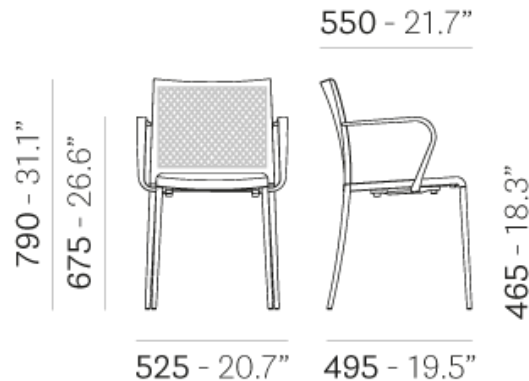

MYA 706/2

Mya is a collection of seatings with a refined and filiform design. Armchair with die-casted aluminium frame, polypropylene seat and texilene backrest.

Brand: Pedrali, Made in Italy
Item type: Armchair
Item Code: 706/2NE/NERO
Color: Black
Designer: Claudio Dondoli E Marco pocci
Dimension: 49.5 x 52.5 x 79 cm seat height 46.5 cm