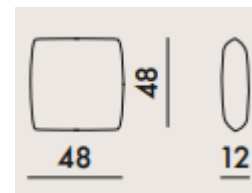

The cushions have goose down padding and have removable covers. Dimensions 48 x 48cm.

Brand: **Kartell**
Item type: Cushion
Item code: 7180/DA
Designer: Rodolfo Dordoni
Upholstery: Chenille fabric - Beige
Dimension: