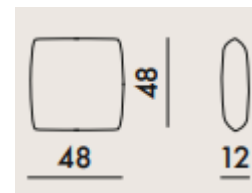

The cushions have goose down padding and have removable covers. Dimensions 48 x 48cm.

<i>Brand:</i>	Kartell
<i>Item type:</i>	Cushion
<i>Item code:</i>	7180/DF
<i>Designer:</i>	Rodolfo Dordoni
<i>Upholstery:</i>	Bouclé fabric - Ecrù
<i>Dimension:</i>	