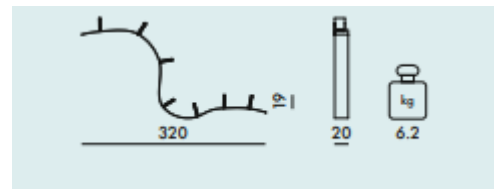

BOOKWORM

Bookworm, the flexible bookcase, is the result of the encounter between the creativity of an artist such as Ron Arad, combined with Kartell's technology, giving life to a revolutionary project produced on an industrial scale. A sinuous bookcase that takes on the desired shape without compromising strength and functionality. Available in three different lengths, Bookworm is marked by a series of bookend supports. Bookworm combines flexibility and high strength allowing a load of about 10 kg per support.

<i>Brand:</i>	KARTELL
<i>Item type:</i>	11 Bookends
<i>Item code:</i>	8005/09
<i>Designer:</i>	Ron Arad
<i>Color:</i>	Black
<i>Dimension:</i>	520 x 19 x 20cm

Click the link for more option and finishes: