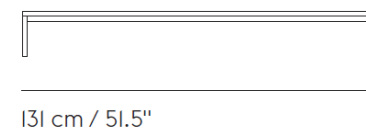

STACKED podium

Being both versatile and functional, the Stacked Storage System consists of storage modules that can be arranged on the floor or wall; use them as anything from bookshelves over room dividers to side tables. This multi-functional, clean Scandinavian design works in a setting you could ever imagine. White, light grey and dark grey cubes: Every side is cut out of MDF, then assembled, glued together and painted with three layers of PU lacquer. Ash cubes: Every side is cut out of MDF with ash veneer, then assembled and glued together. The modules should always be connected with Stacked Clips or be wall-mounted.

Brand: **MUUTO**
Item type: Storage System Podium
Item code: 83452
Designer: Julien De Smedt
Color: Ash
Dimension: 131 x 35 x 20 cm

Click the link for more options and finishes:
<https://muuto.com/stacked-podium-ash>