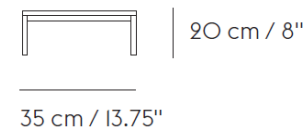

STACKED podium

Being both versatile and functional, the Stacked Storage System consists of storage modules that can be arranged on the floor or wall; use them as anything from bookshelves over room dividers to side tables. This multi-functional, clean Scandinavian design works in a setting you could ever imagine. White, light grey and dark grey cubes: Every side is cut out of MDF, then assembled, glued together and painted with three layers of PU lacquer. Ash cubes: Every side is cut out of MDF with ash veneer, then assembled and glued together. The modules should always be connected with Stacked Clips or be wall-mounted.

Brand: **MUUTO**
Item type: Storage System Podium
Item code: 83452
Designer: Julien De Smedt
Color: Ash
Dimension: 131 x 35 x 20 cm

Click the link for more options and finishes:
<https://muuto.com/stacked-podium-ash>