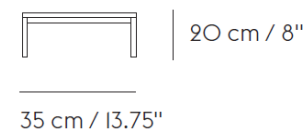

STACKED podium

Being both versatile and functional, the Stacked Storage System consists of storage modules that can be arranged on the floor or wall; use them as anything from bookshelves over room dividers to side tables. This multi-functional, clean Scandinavian design works in a setting you could ever imagine. White, light grey and dark grey cubes: Every side is cut out of MDF, then assembled, glued together and painted with three layers of PU lacquer. Ash cubes: Every side is cut out of MDF with ash veneer, then assembled and glued together. The modules should always be connected with Stacked Clips or be wall-mounted.

Brand: **MUUTO**
Item type: Storage System Podium
Item code: 83453
Designer: Julien De Smedt
Color: Dark Grey
Dimension: 131 x 35 x 20 cm

Click the link for more options and finishes:
<https://muuto.com/stacked-podium-ash>