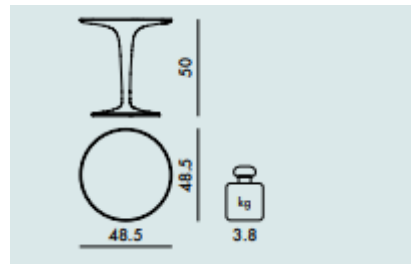

TIPTOP

Tip Top is a small side table, light and versatile, formed of a single base supporting the solid 48 cm diameter table top. The combination of the coloured top and the transparent, hollow leg gives depth to the structure.

Brand: **KARTELL**

Item type: Small table

Item code: 8600/03

Designer: Philippe Starck with Eugeni Quitllet

Color: White

Dimension: Ø48.5 x 50

Click the link for more option and finishes:

<https://www.kartell.com/Fl/best-sellers/tiptop/08600>