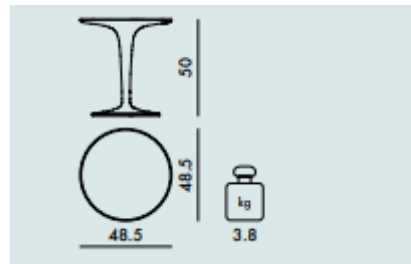

TIPTOP

Tip Top is a small side table, light and versatile, formed of a single base supporting the solid 48 cm diameter table top. The combination of the coloured top and the transparent, hollow leg gives depth to the structure.

Brand: **KARTELL**

Item type: Small table

Item code: 8600/06

Designer: Philippe Starck with Eugeni Quitllet

Color: Black

Dimension: Ø48.5 x 50

Click the link for more option and finishes:

<https://www.kartell.com/FI/best-sellers/tiptop/08600>