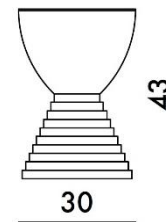

Prince Aha

Thought up as a colourful game of building blocks, the Prince Aha stool is composed of two cones to resemble the shape of an hourglass. A practical stool and stand to place beside the couch or the bed.

<i>Brand:</i>	KARTELL
<i>Item type:</i>	Stool
<i>Item code:</i>	8810/1N
<i>Designer:</i>	Philippe Starck
<i>Color:</i>	Wax White
<i>Dimension:</i>	

Click the link for more option and finishes:

<https://www.kartell.com/us/en/ktus/shop/product/prince-aha/kar088104n>