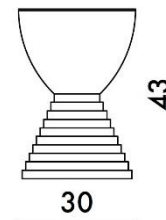

Prince Aha

Thought up as a colourful game of building blocks, the Prince Aha stool is composed of two cones to resemble the shape of an hourglass. A practical stool and stand to place beside the couch or the bed.

<i>Brand:</i>	KARTELL
<i>Item type:</i>	Stool
<i>Item code:</i>	8810/6N
<i>Designer:</i>	Philippe Starck
<i>Color:</i>	Pigeon
<i>Dimension:</i>	

Click the link for more option and finishes:

<https://www.kartell.com/us/en/ktus/shop/product/prince-aha/kar088104n>