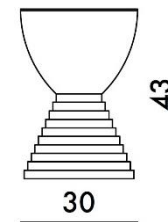

Prince Aha

Thought up as a colourful game of building blocks, the Prince Aha stool is composed of two cones to resemble the shape of an hourglass. A practical stool and stand to place beside the couch or the bed.

| | |
|-------------------|-----------------|
| <i>Brand:</i> | KARTELL |
| <i>Item type:</i> | Stool |
| <i>Item code:</i> | 8810/8N |
| <i>Designer:</i> | Philippe Starck |
| <i>Color:</i> | Lavender Grey |
| <i>Dimension:</i> | |