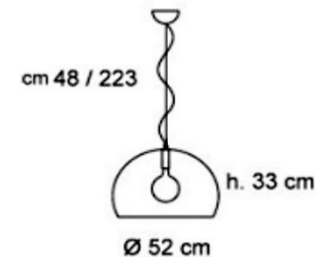

**FL/Y**

FL/Y is an essentially-styled suspension lamp. The particular transparency of the material and the sheen of the colours recreate the idea of a soap bubble, shimmering iridiscently in the light. The shade is not perfectly hemispherical, with the cut-off falling just below the level of the diameter, offering greater concentration of the light. The lamp is available in three different sizes: FL/Y (diameter 52cm, shade depth 33cm), Small FL/Y (diameter 38cm, shade depth 28cm) and Big FL/Y (diameter 83cm, shade depth 55cm).

| | |
|-------------------|-------------------|
| <i>Brand:</i> | KARTELL |
| <i>Item type:</i> | Suspended Lamp |
| <i>Item code:</i> | 9030/AM |
| <i>Designer:</i> | Ferruccio Laviani |
| <i>Color:</i> | Amber |
| <i>Dimension:</i> | |