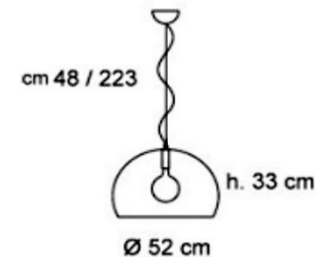

### **FL/Y**

FL/Y is an essentially-styled suspension lamp. The particular transparency of the material and the sheen of the colours recreate the idea of a soap bubble, shimmering iridiscently in the light. The shade is not perfectly hemispherical, with the cut-off falling just below the level of the diameter, offering greater concentration of the light. The lamp is available in three different sizes: FL/Y (diameter 52cm, shade depth 33cm), Small FL/Y (diameter 38cm, shade depth 28cm) and Big FL/Y (diameter 83cm, shade depth 55cm).

|                   |                   |
|-------------------|-------------------|
| <i>Brand:</i>     | <b>KARTELL</b>    |
| <i>Item type:</i> | Suspended Lamp    |
| <i>Item code:</i> | 9030/AM           |
| <i>Designer:</i>  | Ferruccio Laviani |
| <i>Color:</i>     | Cola              |
| <i>Dimension:</i> |                   |