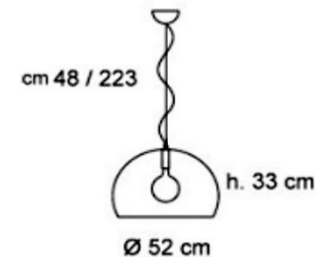

### FL/Y

FL/Y is an essentially-styled suspension lamp. The particular transparency of the material and the sheen of the colours recreate the idea of a soap bubble, shimmering iridiscently in the light. The shade is not perfectly hemispherical, with the cut-off falling just below the level of the diameter, offering greater concentration of the light. The lamp is available in three different sizes: FL/Y (diameter 52cm, shade depth 33cm), Small FL/Y (diameter 38cm, shade depth 28cm) and Big FL/Y (diameter 83cm, shade depth 55cm).

<i>Brand:</i>	<b>KARTELL</b>
<i>Item type:</i>	Suspended Lamp
<i>Item code:</i>	9030/AM
<i>Designer:</i>	Ferruccio Laviani
<i>Color:</i>	Olive Green
<i>Dimension:</i>	

*Click the link for more options and finishes:*  
<https://www.kartell.com/GB/best-sellers/fly/09030>