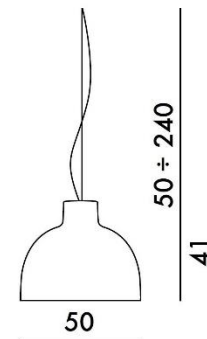

Bellissima

Bellissima designed by Ferruccio Laviani for Kartell is a LED pendant lamp made with diffuser in thermoplastic technopolymer colored in glossy, matt or wood finish. Interior of the white diffuser.

<i>Brand:</i>	KARTELL
<i>Item type:</i>	Pendant Lamp
<i>Item code:</i>	9460/LE
<i>Designer:</i>	Ferruccio Laviani
<i>Color:</i>	Olive Green
<i>Dimension:</i>	

Click the link for more options and finishes: