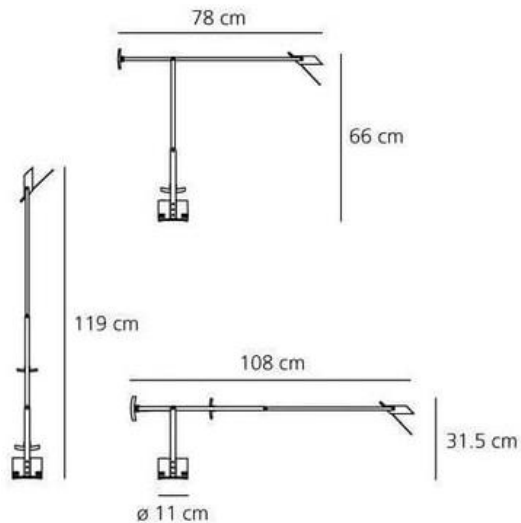

Tizio

Range of lamps available in several dimensions, with different finishing. Materials: painted polycarbonate. Tizio LED: head in aluminium. Specification: adjustable counterbalanced arms and head.

Brand: **ARTEMIDE**, MADE IN ITALY
 Item type: Table Lamp
 Item Code: A0092W10
 Designer: Richard Sapper
 Color: Black
 Light Source: 1 x LED ,Max 50W,220-240V x 657LM and 2700K
 Dimension: L 78cm x H 66cm x Base diameter 11 cm
 Max Ext. Height 119cm Max Ext. Length 108cm