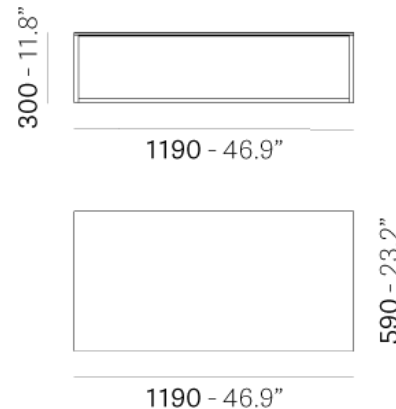

Code

Code collection comes from a structural frame that becomes a drawing. Coffee table with steel tube 20x20 mm frame and rectangular 1190x590mm marble or solid laminate top.

Brand: **Pedrali, Made in Italy**

Item type: Coffee Table

Item Code: CODE/119X59X30/MG/MED

Top: Marble Top

Color: Emperador Marble

Dimension: 119 x 59 x 30 cm

Please check the link for more options and finishes:

https://www.pedrali.com/en-us/products/coffee-tables-design/code-code_119x59x30