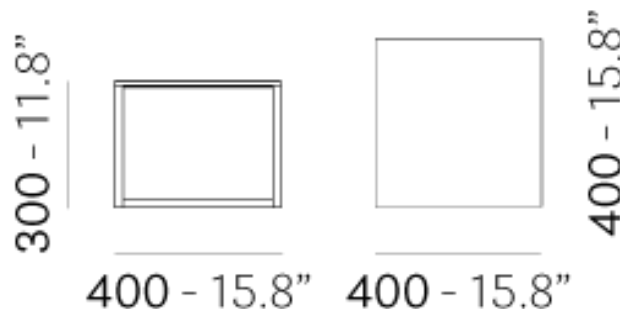

**Code Table**

Code collection comes from a structural frame that becomes a drawing. Coffee table with steel tube 20x20 mm frame and square 400x400mm marble or solid laminate top.

<i>Brand:</i>	<b>Pedrali, Made in Italy</b>
<i>Item type:</i>	Small Table
<i>Item Code:</i>	CODE/40X40X30/NE/MGC
<i>Designer:</i>	Pedrali R & D
<i>Top :</i>	Grigio Camico Marble
<i>Frame:</i>	Black
<i>Dimension:</i>	40 x 40 30 H cm