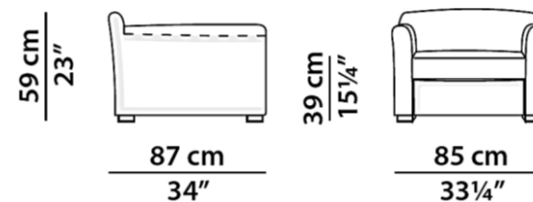

Brand: **Baxter, Made in Italy**

Item type: Armchair

Item Code: ODIPO01 + DINECU42A/DS

Designer: Piero Lissoni

General Upholstery: Cat. A+ Tuscany Piombino

Dimension: 85 x 87 x 59 cm

Click the link for more options and finishes: