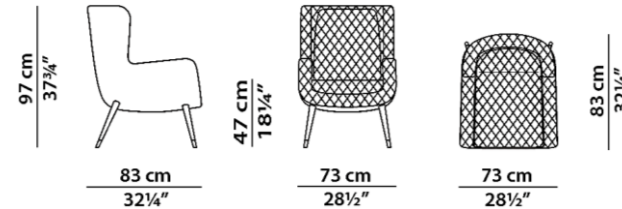

Brand: **Baxter, Made in Italy**

Item type: Armchair

Item Code: ODOLPO73

Designer: Doriana and Massimiliano Fuksas

General Upholstery: Cat. A Nabuck Rose

Dimension: 73 x 83 x 97 cm

Click the link for more options and finishes: