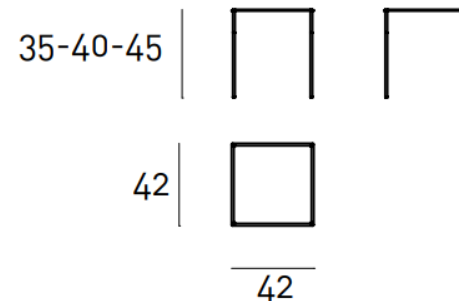

Era

Steel frame 5mm thick, HPL top 8mm thick. Legs in tubular steel Ø 12mm with inset h.11cm and foot in brass. Floor support secured by black PVC feet. All metal parts, coated with epoxy powder gunmetal grey colour. Brass spacers, feet and bolts, with matt lacquer finish.

Brand: **Living Divani, Made in Italy**

Item type: Side table

Item Code: ERAV042R/GLO/BLUO

Designer: David Lopez Quincoces

Finish: TOP: Lacquered with Ocean Blu (RAL-K7 5020)

Dimension: 42 x 42 x 45 cm

Click the link for more options and finishes: