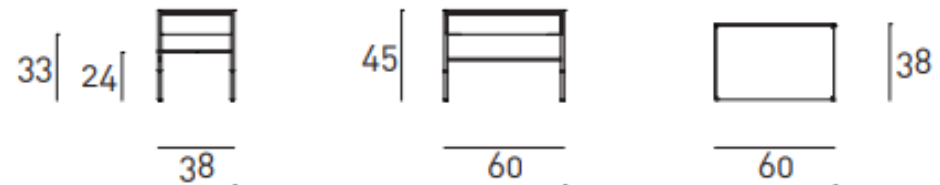

*Brand:* **Living Divani, Made in Italy**

*Item type:* Side table

*Item Code:* ERAV060C/ROS/STNOAK

*Designer:* David Lopez Quincoces

*Finish:* Top: Stone Oak Ral. K-7 3005 Rosso Vino

*Dimension:* 60 x 38 x 45