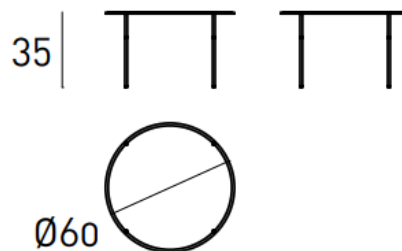

### **Era**

Steel frame 5mm thick, HPL top 8mm thick. Legs in tubular steel Ø 12mm with inset h.11cm and foot in brass. Floor support secured by black PVC feet. All metal parts, coated with epoxy powder gunmetal grey colour. Brass spacers, feet and bolts, with matt lacquer finish.

*Brand:* **Living Divani, Made in Italy**

*Item type:* Side table

*Item Code:* ERAV060R/GLO/BLUO

*Designer:* David Lopez Quincoces

*Finish:* TOP: Lacquered with Ocean Blu (RAL-K7 5020)

*Dimension:* 60Ø x 35 cm