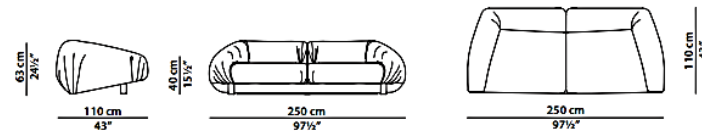

### **Fold**

Frame in beech plywood. Antiqued brass front feet. Differentiated density polyurethane foam filling with acrylic fibre covering. Springing with woven elastic straps of covered rubber.

Brand: **Baxter, Made in Italy**

Item type: Sofa

Item code: FOLDDIFO24A

Designer: Vincenzo De Cotiis

General Upholstery: Cat. A Leather Nabuck Charcoal

Dimension: 250 x 110 x 63 cm

Click the link for more options and finishes:

<https://www.baxter.it/en/product/fold>