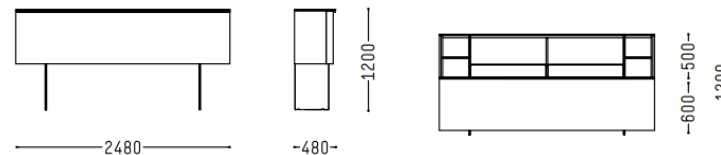

## **Gallery**

Gallery Low Cupboard is a sideboard with a clean and rational design. The appeal of this sideboard is also the peculiar effect created by the mirror back panel that makes the internal matt lacquered shelves, available in one of the 24 colors of the collection, brighter and more precious. The covering top is available in a lot of finishes: from the matt or glossy lacquered colours, through the 18 Porro woods until a refined and elegant selection of marbles, available in matt or glossy finish. The low cupboard rests on a minimal iron finish metal foot. Gallery Low Cupboard is available in two widths: 3000 mm and 2480 mm.

*Brand:* **Porro, Made in Italy**

*Item type:* Low Cupboard

*Item Code:* GLL02T+GLL02N/3987

*Designer:* Gabrielle e Oscar Buratti

*Finish:*

*Dimension:* 248 x 48 x 115cm

*Click the link for more options and finishes:*