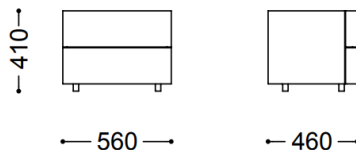

*Brand:* **Porro, Made in Italy**

*Item type:* Side Table

*Item Code:* HU01R+HUTBR

*Designer:* Gabrielle e Oscar Buratti

*Finish:* W31 Black Stained Hemlock Structure, E10 Eucalyptus Interior and R54 Sahara Noir Marble Top

*Dimension:* 560 x 460 x 431 (with Marble top)

*Click the link for more options and finishes:*

<https://www.porro.com/en/products/collections/containers/hub/106>