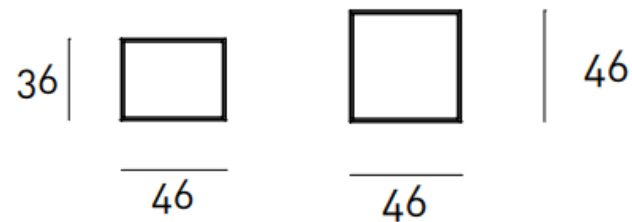

Ile

Table in different heights and sizes, with 8mm thick tempered glass top available for indoor and outdoor.

Brand: **Living Divani, Made in Italy**

Item type: Small table

Item Code: ILEVO4636R/CRYS

Designer: Piero Lissoni

Material: Blue Crystal Top

Dimension: 46 x 36 cm

Click the link for more options and finishes:

<https://livingdivani.it/en/products/tables-and-complements/ile-table/>