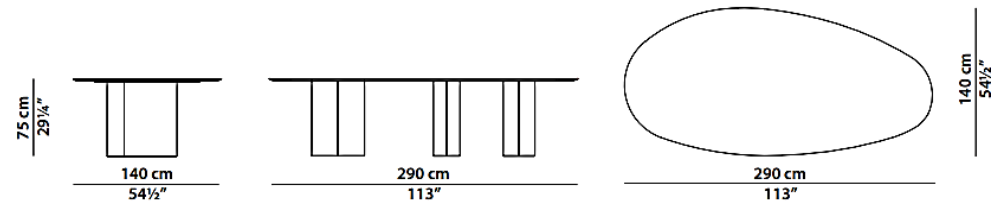

Brand: **Baxter, Made in Italy**

Item type: Table

Item Code: LAGOTA2914MA

Designer: Baxter P.

Frame: Antiqued Brass

Top: Patagonia Marble

Dimension: 290 x 140 x 73 cm

Click the link for more options and finishes: