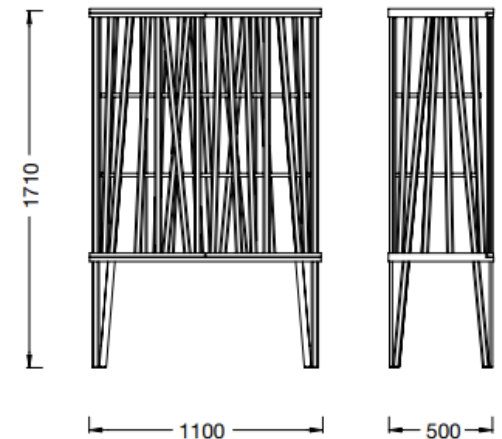

Mikado

Mikado is a unit sideboard, ethereal and strongly exotic as well. It consists of a double layer of wood slates, bent and crossed allowing to see the inside, the Mikado unit is raised from the floor through a wood base unit, aesthetically light but structurally consistent. The sideboard is closed by two hinged door and can be used as room separator, perfectly finished on any side. Mikado is made in olive ash, a warm and light finish, to be used to furnish any room.

Brand: **Porro, Made in Italy**

Item type: Sideboard

Item Code: MK001

Designer: Design Front

Finish: Olive Ash Solid Wood

Dimension: 110 x 50 x 171 cm

Click the link for more options and finishes:

<https://www.porro.com/en/products/collections/containers/mikado/59/>