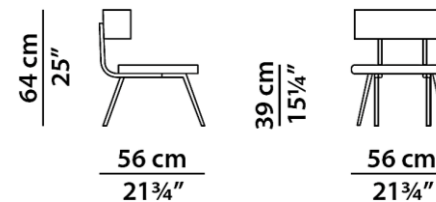

Brand: **Baxter, Made in Italy**

Item type: Accent Chair

Item Code: NEPAPO56D/MW

Designer: Paola Navone

General Upholstery: Mongolia White Yak Fur

Dimension: 56 x 56 x 64 cm

Click the link for more options and finishes: