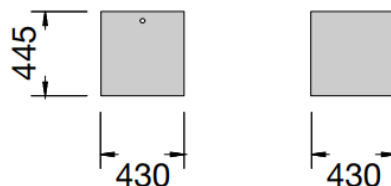

Brand: **Porro, Made in Italy**

Item type: Night Table

Item Code: OFCA44/W33

Designer: Piero Lissoni

Finish: W33 Black Stained Hemlock

Dimension: 430 x 445 x 430

Click the link for more options and finishes: