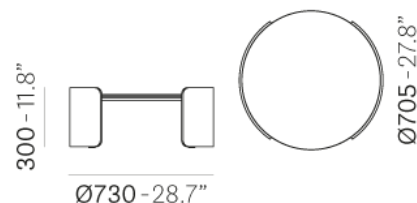

| | |
|-------------------|-------------------------------|
| <i>Brand:</i> | Pedrali, Made in Italy |
| <i>Item type:</i> | Small Table |
| <i>Item Code:</i> | P10005/AN_MGC |
| <i>Designer:</i> | Claudio Dondoli-Marco Possi |
| <i>Top :</i> | Grigio Carnio Marble |
| <i>Frame:</i> | Black powder coated steel |
| <i>Dimension:</i> | 73 dia x 30cm |